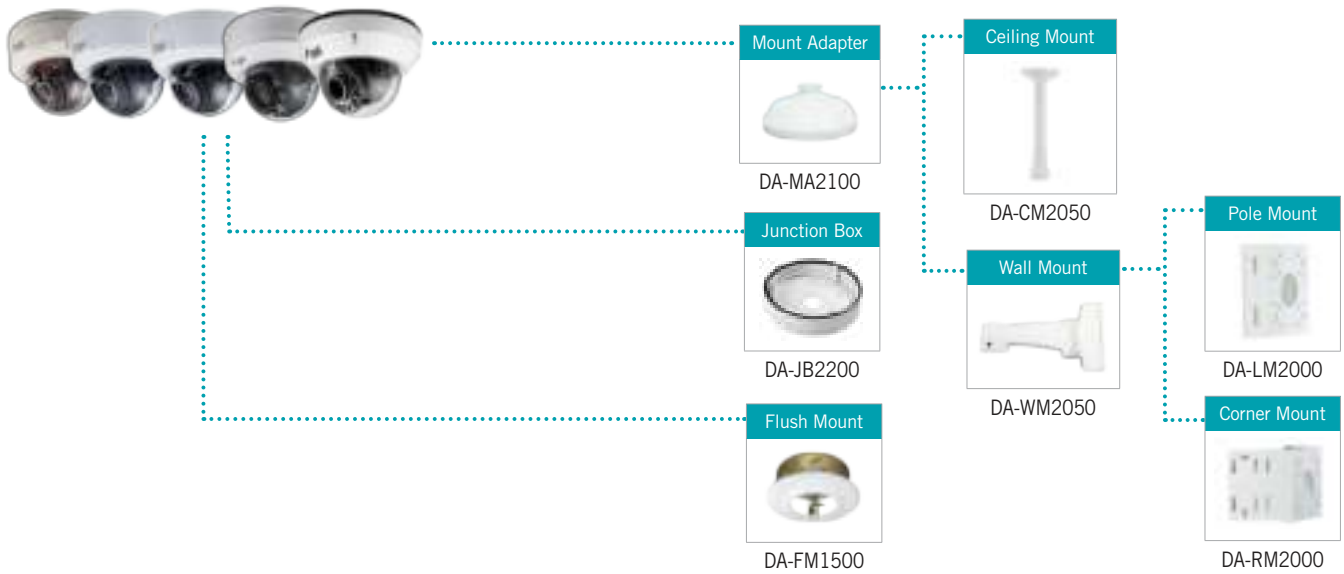

DA-LM2000

DA-RM2000

DC-D Series DC-D4213WRX, DC-D4216WRX, DC-D4513WRX

DOME (7)

TC-D Series TC-D4222WRX, TC-D4221WRXP

DOME (8)

DC-D Series DC-D3233HRX, DC-D3233WRX, DC-D4533HRX, DC-D4236HRX, DC-D4233HRX, DC-D4236WRX, DC-D4233WRX, DC-D4223WRX, DC-D3233RX, DC-D3233X