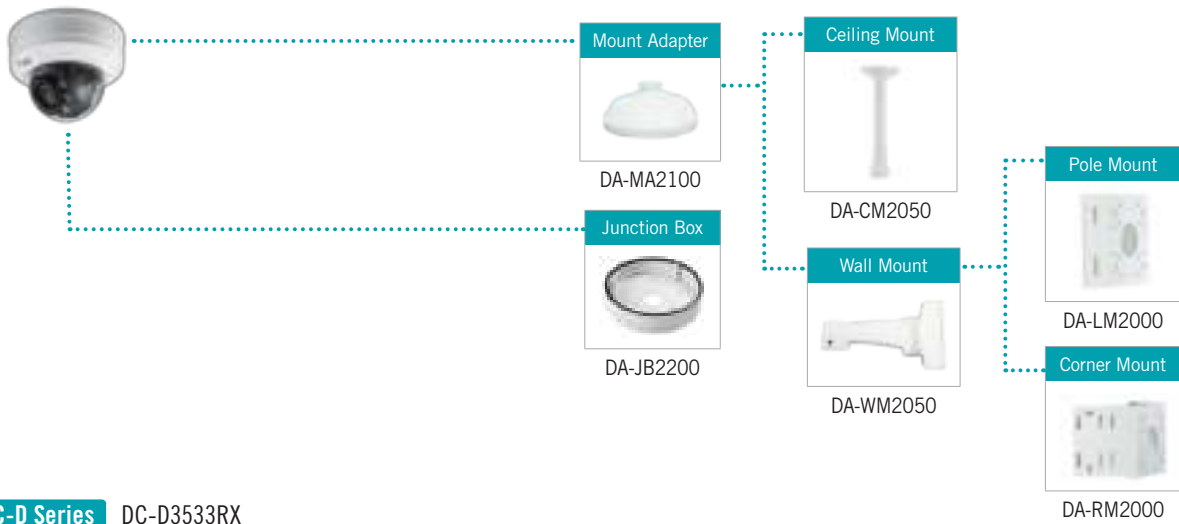

DOME (8-1)

DC-D Series DC-D3533RX

DOME (9)