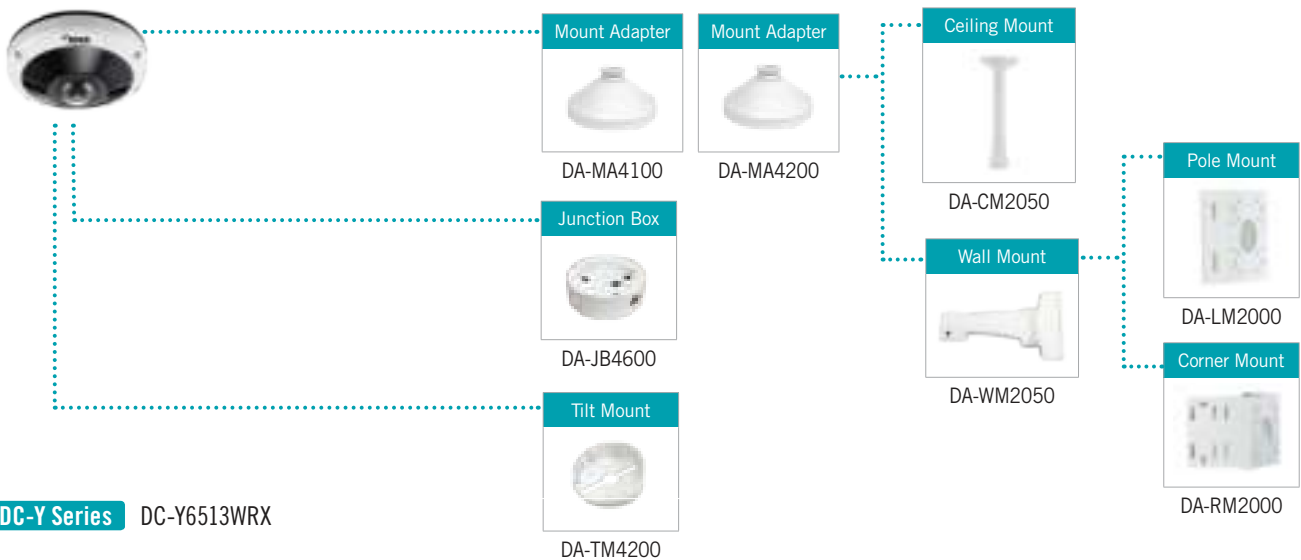

TC-D Series TC-D5532WRX, TC-D5531WRX, TC-D5531WRXP

DOME (8-1)

DC-D Series DC-D3533RX

DOME (9)

DC-D Series DC-D3233X-N, DC-D3233RX-N, DC-D6233X, DC-D6233RX

DOME (10)

DC-D Series DC-D3233HRX-N, DC-D3233HRXL, DC-D3243HRX-N, DC-D3533HRX, DC-D3C33HRX, DC-D6233HRX, DC-D6233HRXL, DC-D6243HRX

FISHEYE (1)

FISHEYE (2)

FISHEYE (3)

BULLET (1)

DC-T Series DC-T3233HRX, DC-T3243HRX, DC-T3234HRX, DC-T3233HRXL, DC-T3533HRX, DC-T6233HRX, DC-T6234HRX, DC-T6233HRXL, DC-T6243HRX

BULLET (2)

DC-T Series DC-T3C33HRX